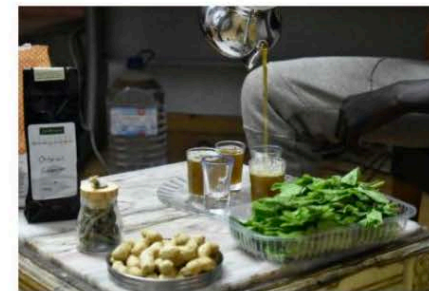

Project
Authors
Program

Barada & Casiloro
Júlia Claveria
Final Degree Project
BA Design (ELISAVA)
2019