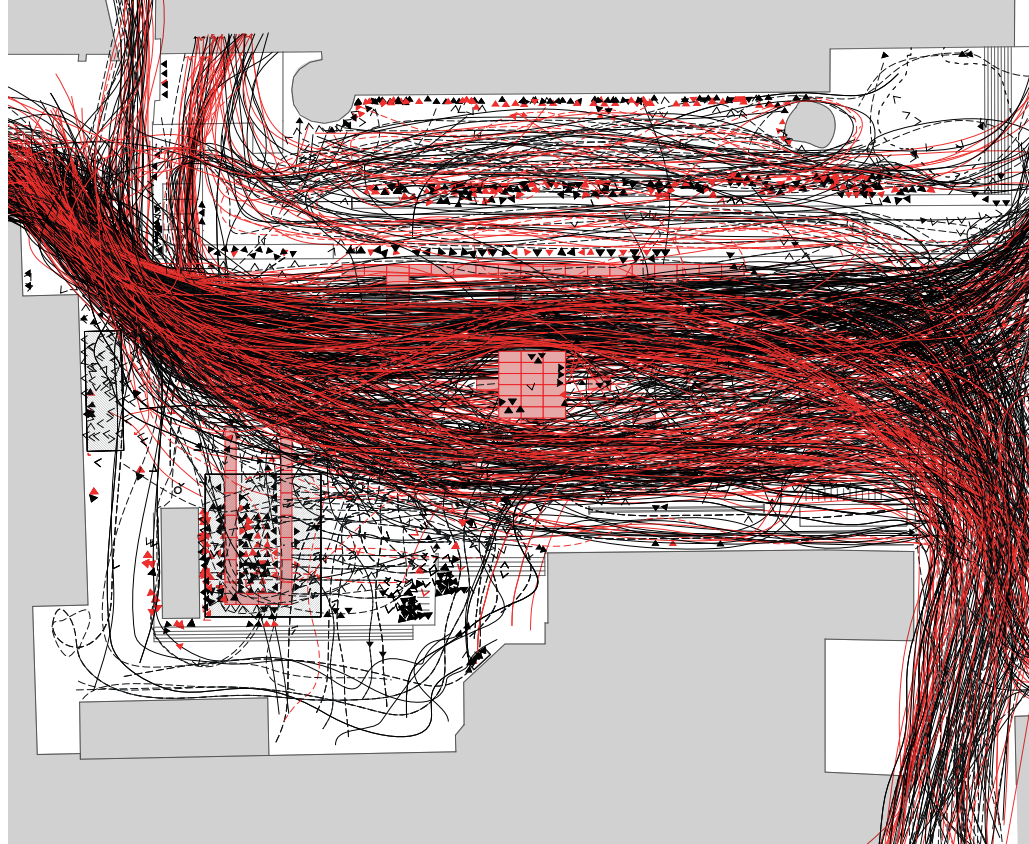

Slow Down, Stop and Stay
Roger Paez, Toni Montes + Students
Master Ephemeral Architecture and Temporary Spaces
(ELISAVA), 2018

City and Maker Culture

Oscar Tomico, Bea Guedan, Laia Lloret, Sergi Jansà
4th Year BA Industrial Design Engineering
(ELISAVA), 2017