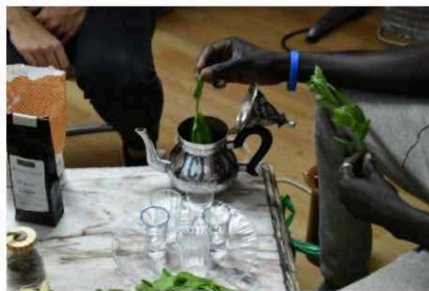

Project
Authors
Program

Barada & Casiloro
Júlia Claveria
Final Degree Project
BA Design (ELISAVA)
2019